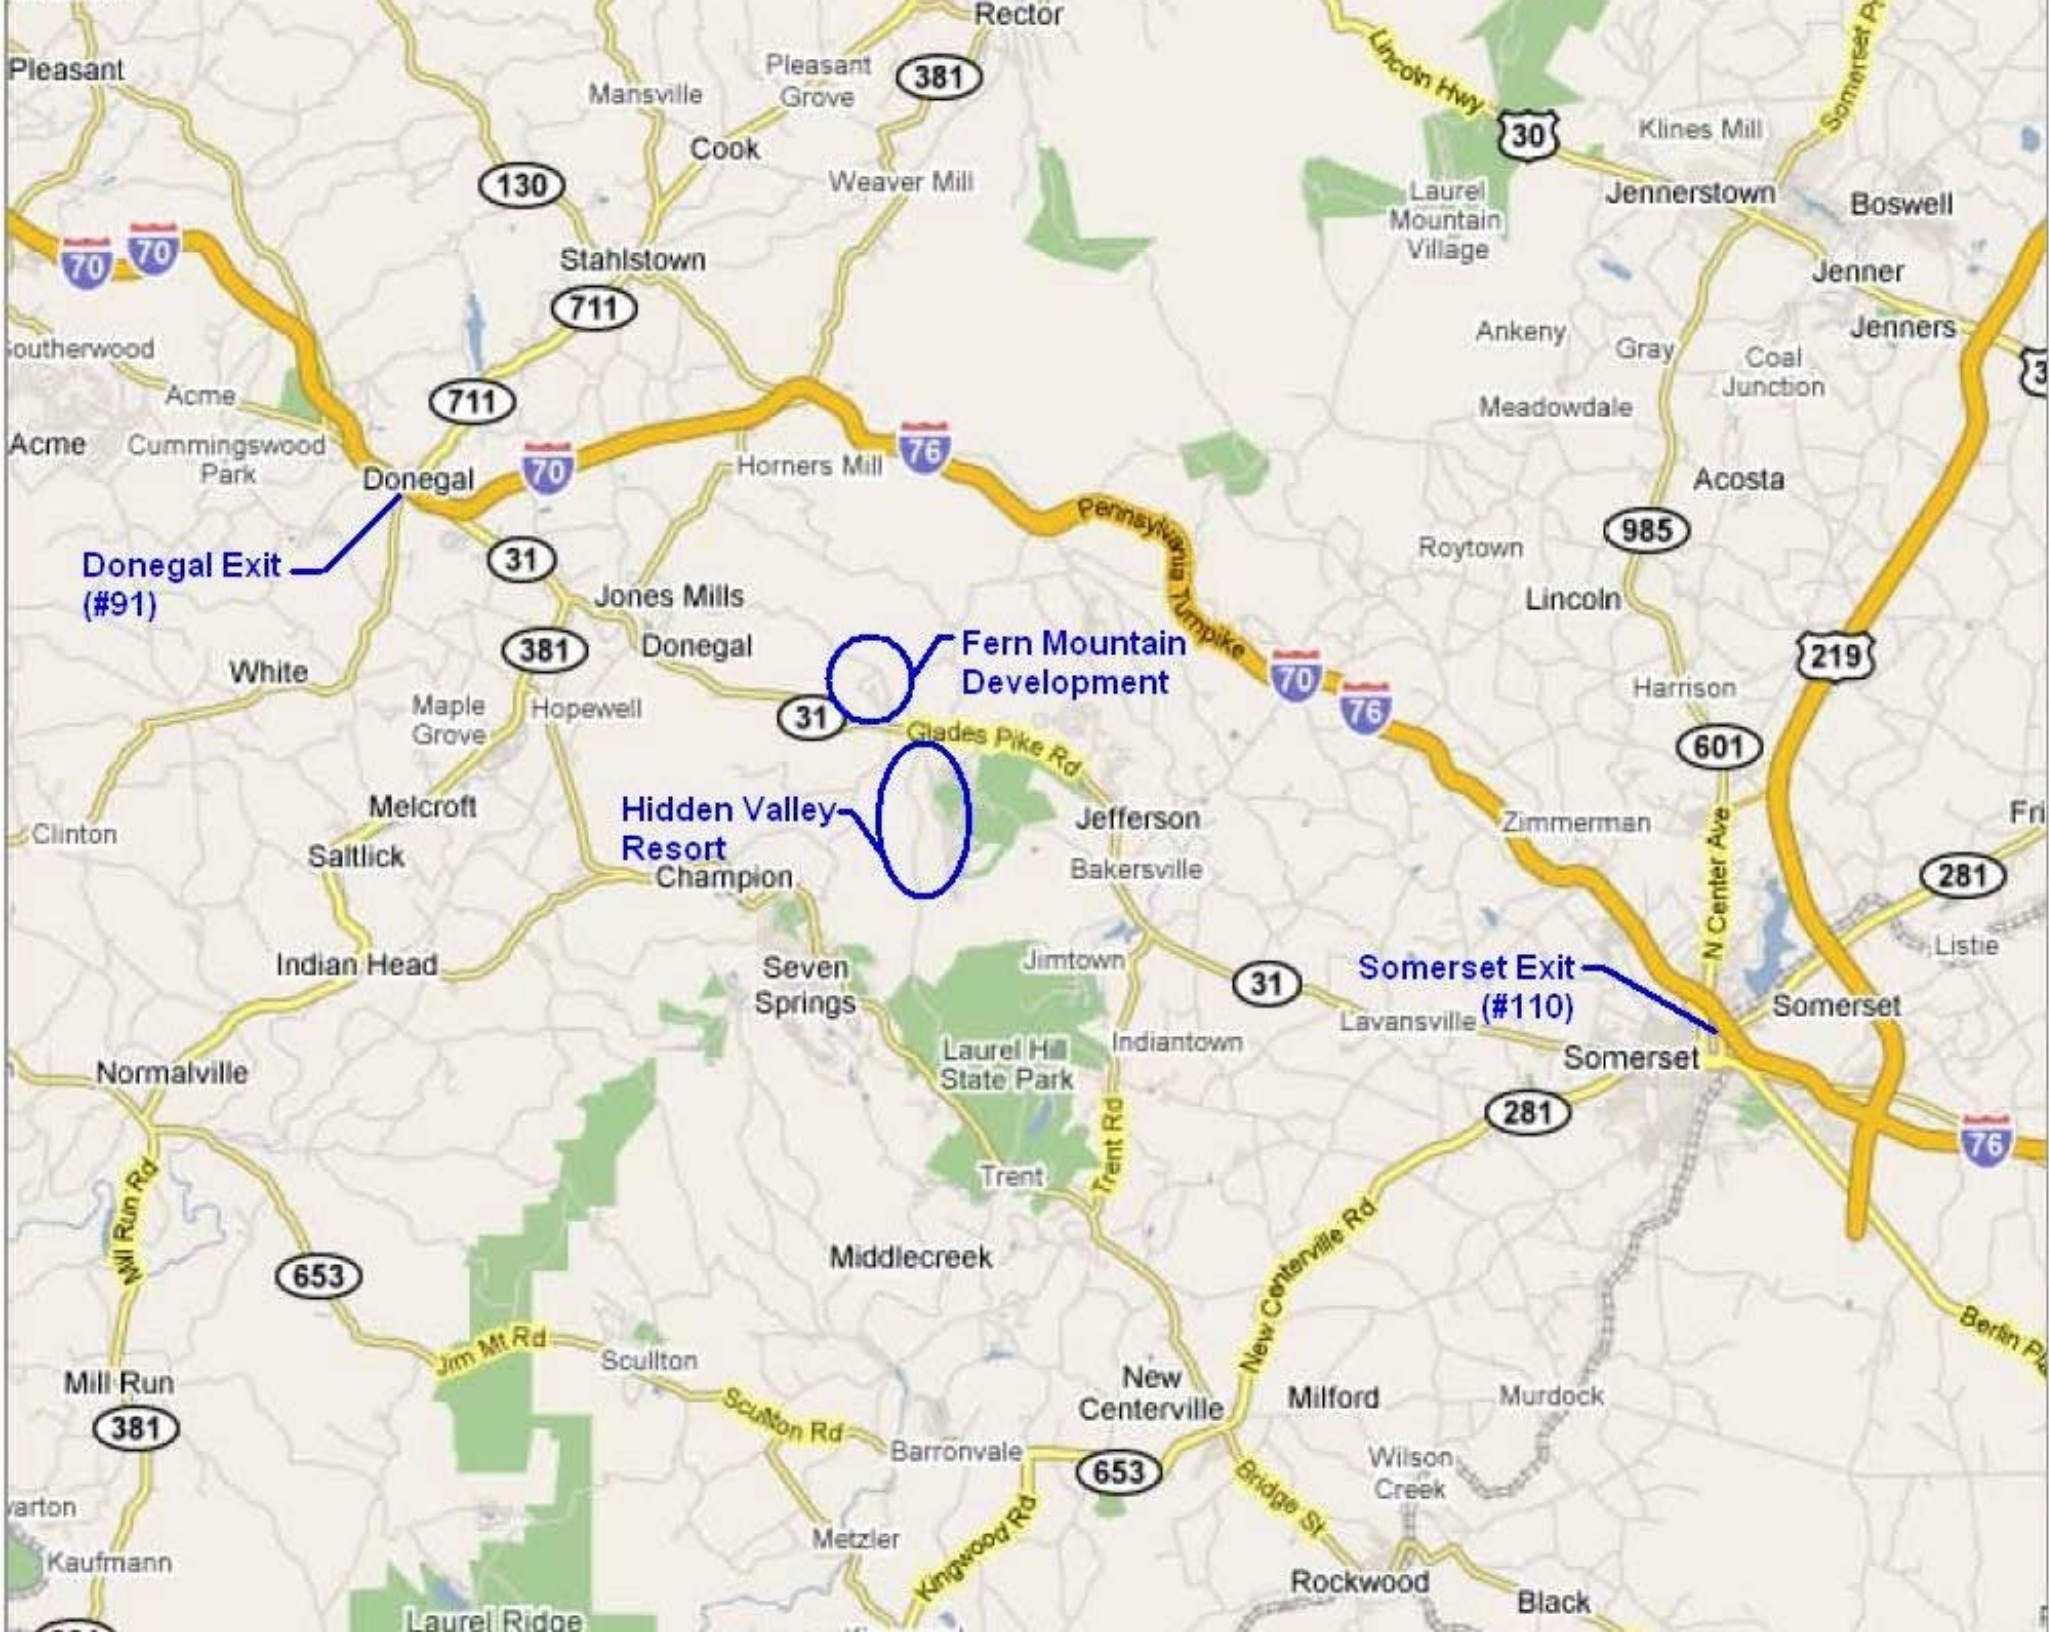

Directions to Fern Mountain:

From Pittsburgh Area:

Take PA Turnpike (East) to the Donegal Exit (#91)

Take Route 31 East Towards Somerset

Go to top of mountain, and you will see a sign for Fern Mountain Development on your left.

You can turn in at sign onto Fern Mountain Road, which will take you into Fern Mountain, or you can make the next left onto Camp Run Road, which will take you straight back to Fern Mountain Estates.

From Harrisburg Area:

Take PA Turnpike (West) to the Somerset Exit (#110)

Take Route 31 West Past Hidden Valley Ski Resort

As soon as you come over the top of the mountain, you can make the first right onto Camp Run Road, which will take you straight back to Fern Mountain Estates, or make the second right onto Fern Mountain Road, which will take you through Fern Mountain.

Please call if you have any questions!!

Bill Steele (724) 593-7203

Donegal Exit (#91)

Fern Mountain Development

Hidden Valley Resort

Somerset Exit (#110)