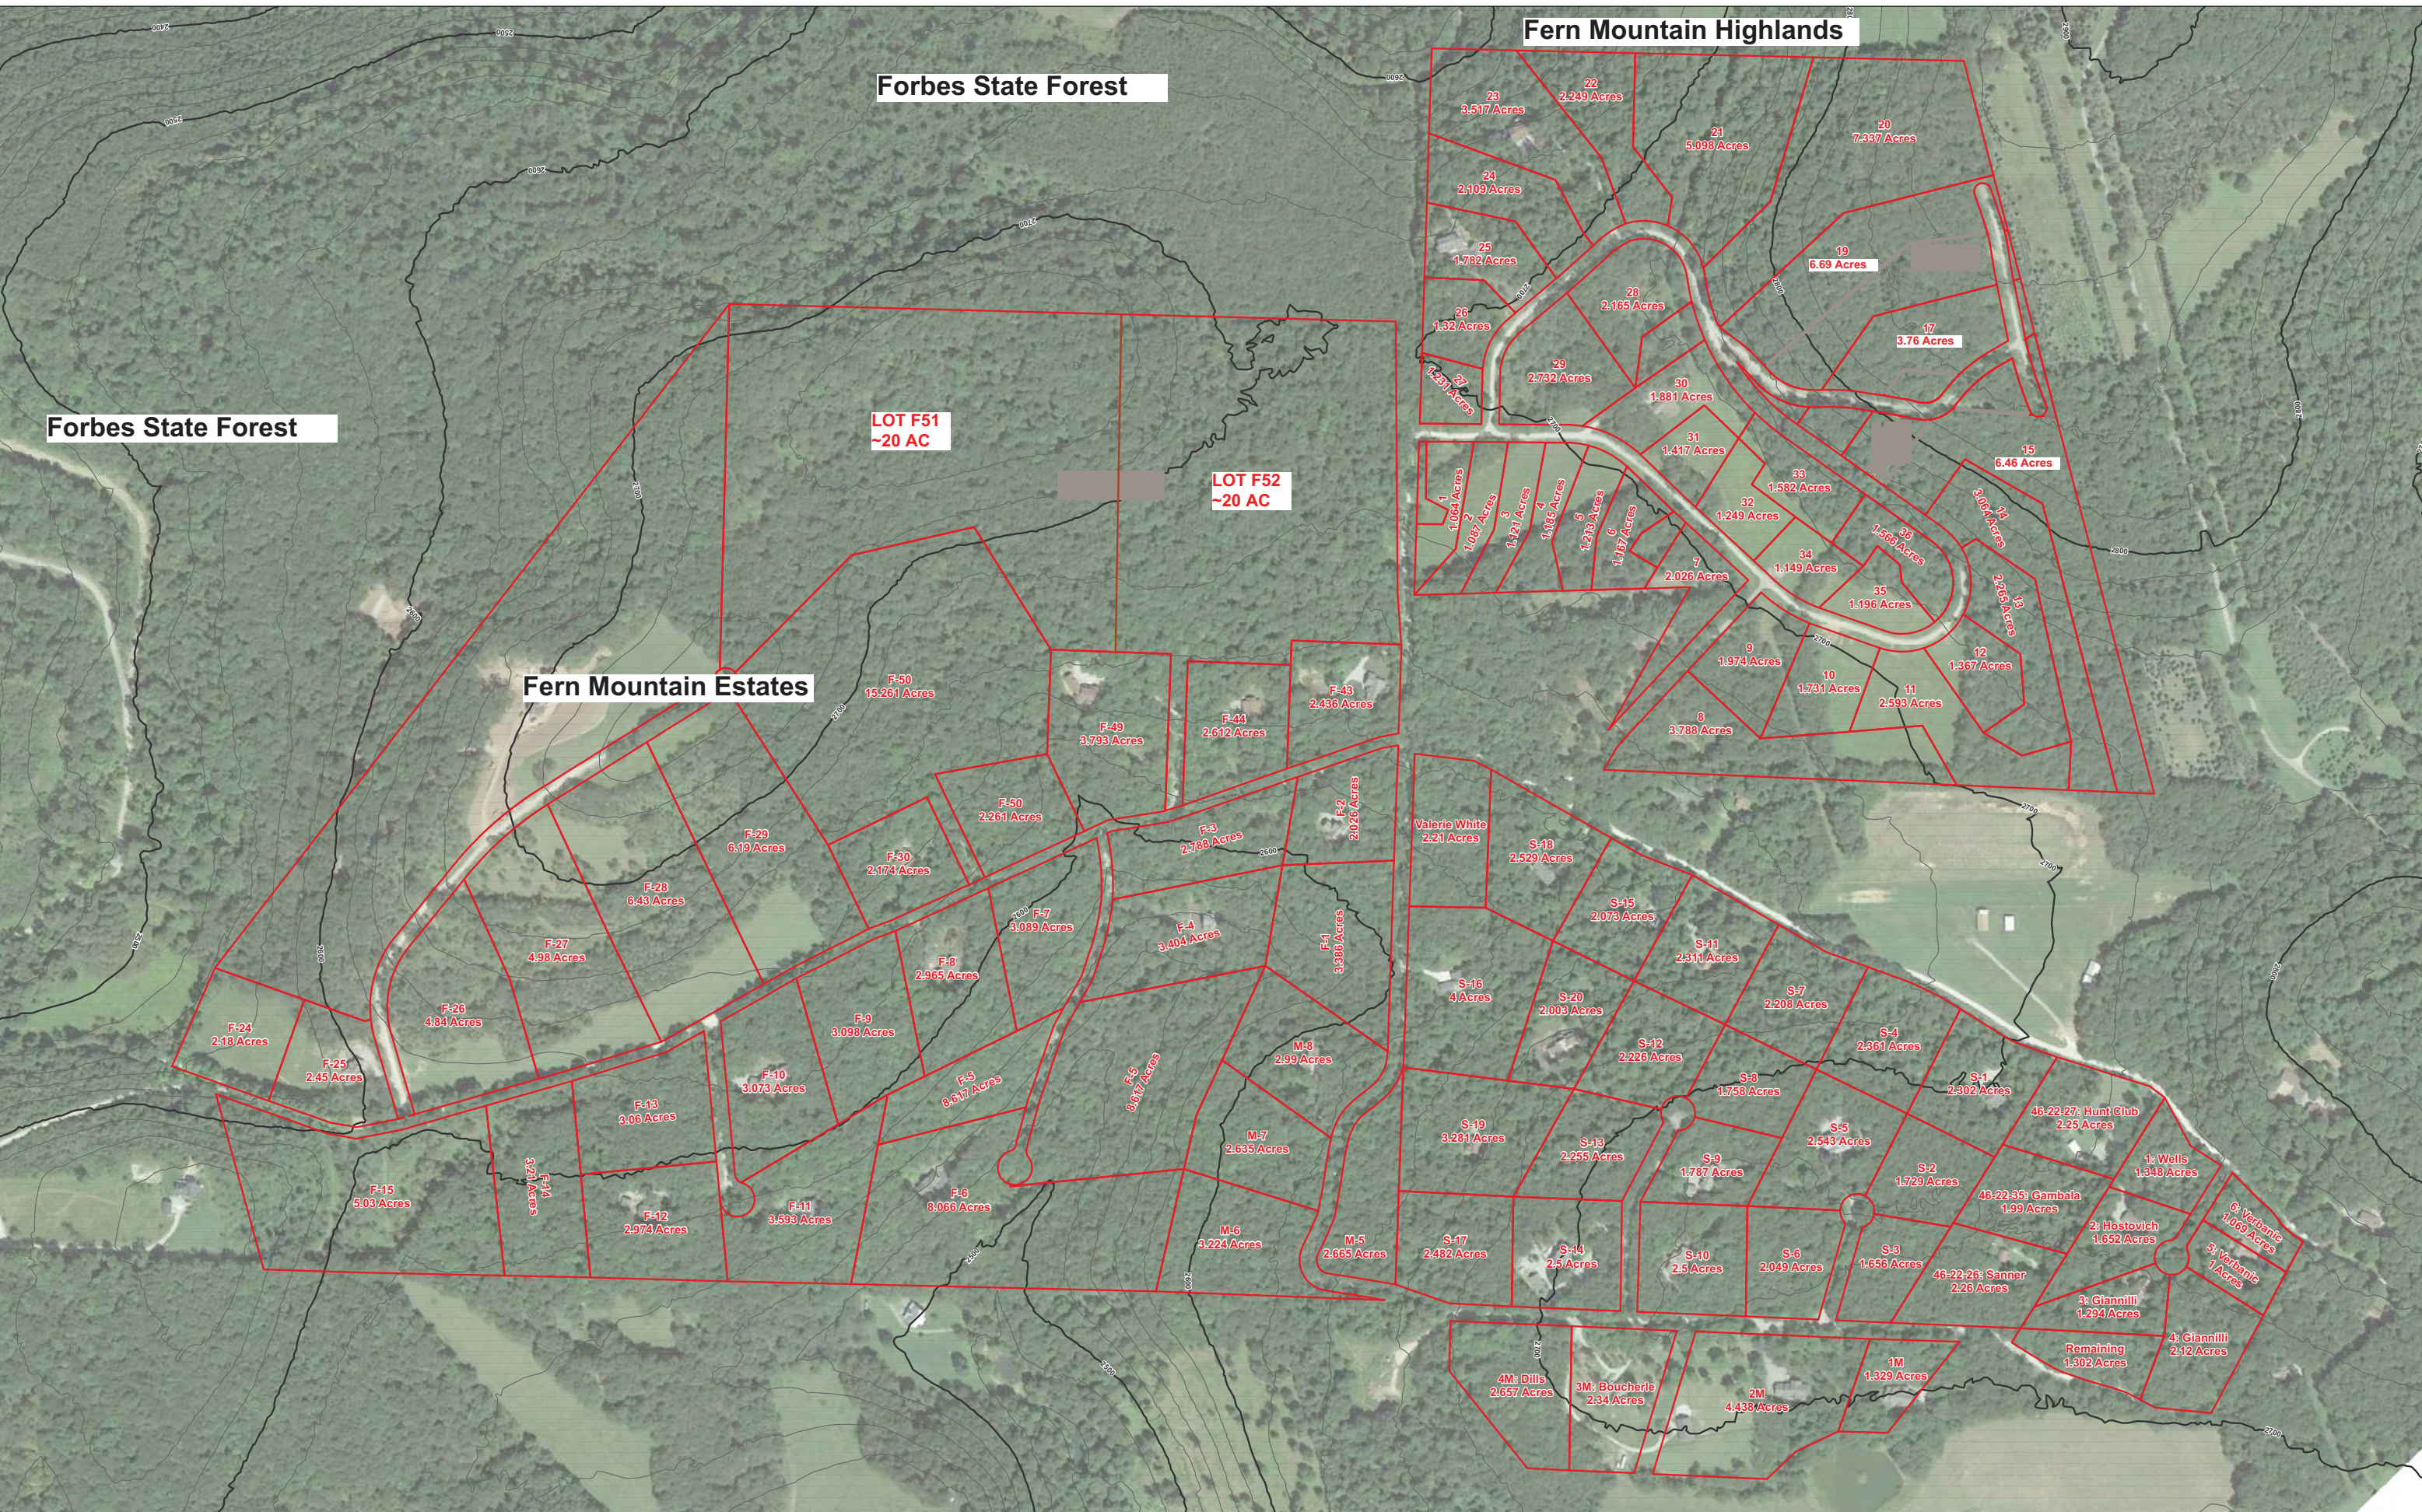

Fern Mountain Highlands

Forbes State Forest

Forbes State Forest

Fern Mountain Estates

**LOT F51
~20 AC**

**LOT F52
~20 AC**

**Fern Mountain
SCI: Steele Construction Inc.**

Contours

- Index (100')
- Intermediate (20')

1 inch = 200 feet

**Fern Mountain Highlands
Parcel Map
Westmoreland County, PA**